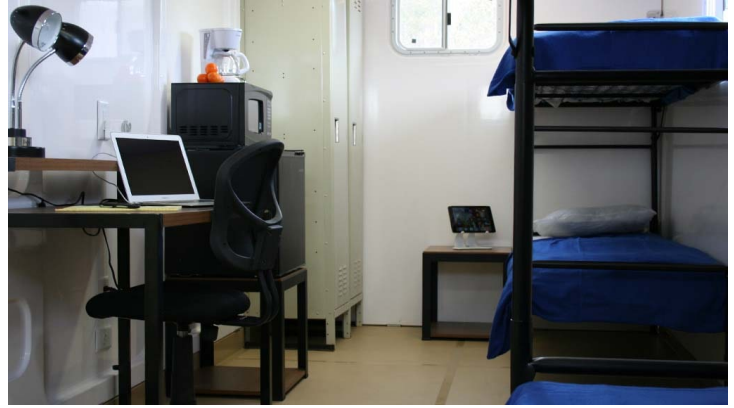

SMALL EXPEDITIONARY CAMP (SEC)

Our Small Expeditionary Camps (SECs) are designed to support smaller, frequently-mobile populations. The SECs provide all amenities of a base camp in an expedient and agile platform. They include containerized shower, restroom, kitchen, and laundry equipment in bicon (10') containers, while housing is comprised of either collapsible modular units or airbeam structures. These prepackaged camps can ship on one to two trucks or by air. The equipment is ideally suited for staging with no shelf life expiration. Engineered for military, disaster, and commercial customers requiring living facilities for short or long term needs, this equipment is highly mobile and rapidly deployable. The prepackaged camp is based on 60 persons, but can be adjusted downward or upward as required. Multiple prepackaged camps can be used to support larger populations.