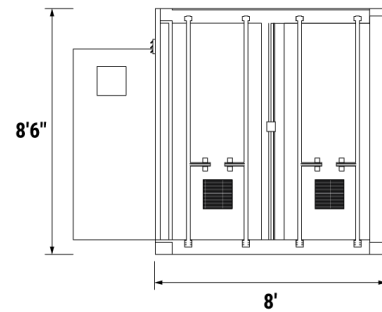

CONTAINERIZED LAUNDRY UNIT
RIGHT SIDE VIEW