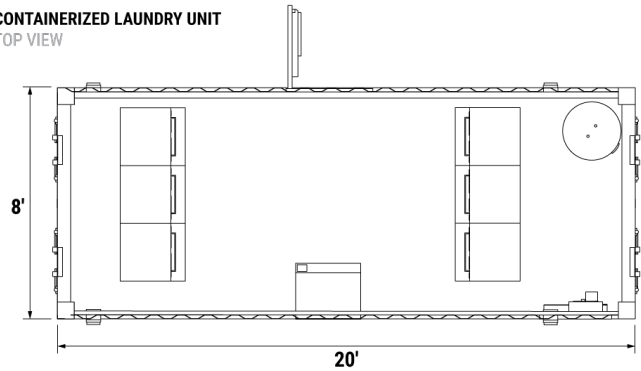

SPECIFICATIONS

SIZE 8'W x 8'6"H x 20'D

FOOTPRINT 8' x 20'

WEIGHT 9,000 lbs

WATER INLET 1" NPT

POWER 20' Propane Laundry Unit requires 50 Amp 120/240 Volt Single phase - 20' Electric Laundry Unit requires 200 Amp 120/240 Volt single phase

HVAC Through Wall HVAC Units

WATER HEATER 40 Gallon – Electric

WASHERS 6

DRYERS 6

COLOR OPTIONS

- Sand
- Custom

Specifications may vary.

Contact [Deployed Resources](https://www.deployedresources.com) for more information.

CONTAINERIZED LAUNDRY UNIT
TOP VIEW